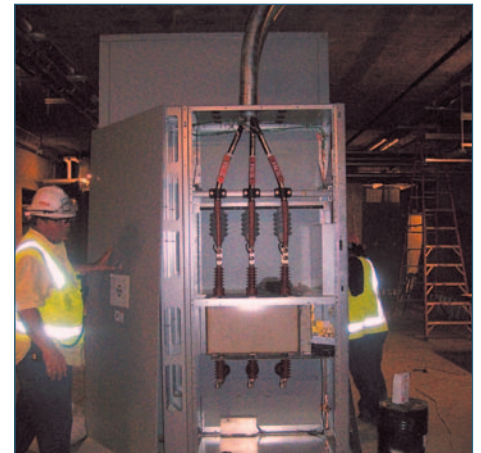

Integrated Electrical Services, Inc.
1800 West Loop South, Suite 500
Houston, Texas 77027
(713) 860-1500

www.ies-co.com